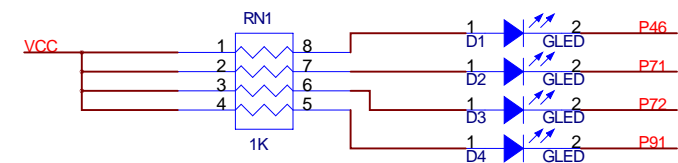

InSystemProgramming

Reserve TOP side for Demo

Title		
MQ6801_SOP20		
Size	Document Number	Rev
B		
Date:	Wednesday, May 04, 2016	Sheet 1 of 1