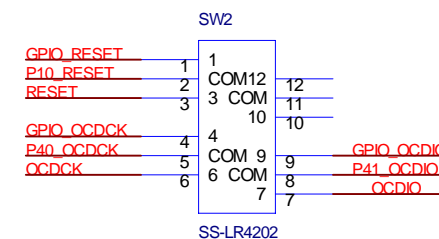

InSystemProgramming

Reserve TOP side for Demo

Title		
MQ6801_SOP20		
Size	Document Number	Rev
B		
Date:	Wednesday, May 04, 2016	Sheet 1 of 1