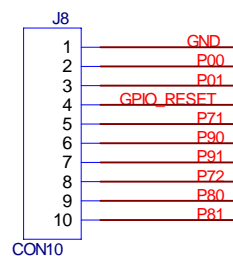

InSystemProgramming

Reserve TOP side for Demo

Title		
MQ6801_SOP20		
Size	Document Number	Rev
B		
Date:	Wednesday, May 04, 2016	Sheet 1 of 1