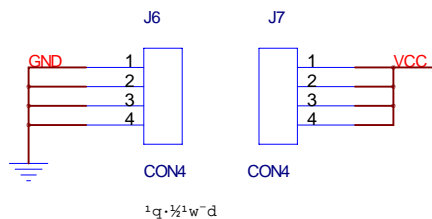

InSystemProgramming

Reserve TOP side for Demo

Title		
MQ6801_SOP20		
Size	Document Number	Rev
B		
Date:	Wednesday, May 04, 2016	Sheet 1 of 1