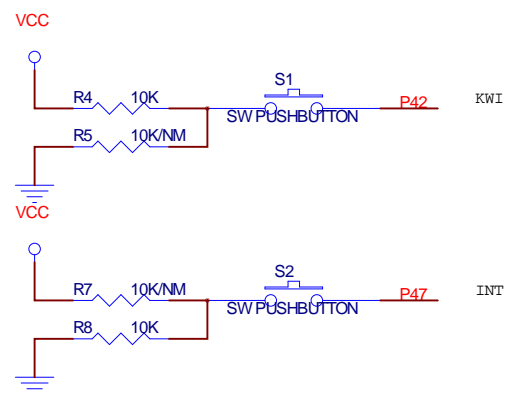

InSystemProgramming

Reserve TOP side for Demo

Title		
MQ6801_SOP20		
Size	Document Number	Rev
B		
Date:	Wednesday, May 04, 2016	Sheet 1 of 1