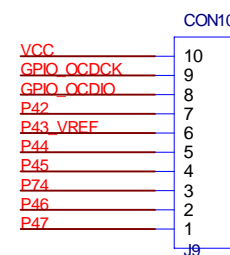

InSystemProgramming

Reserve TOP side for Demo

Title		
MQ6801_SOP20		
Size	Document Number	Rev
B		
Date:	Wednesday, May 04, 2016	Sheet 1 of 1