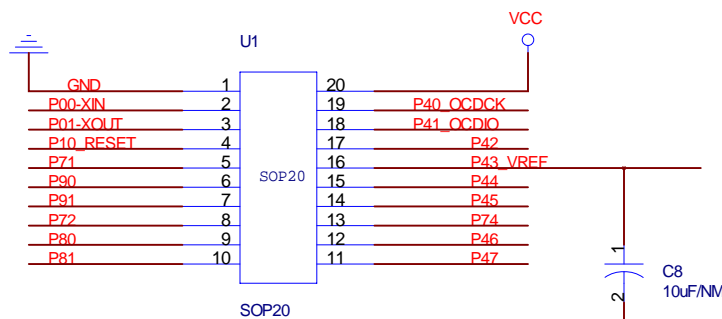

InSystemProgramming

Reserve TOP side for Demo

Title		
MQ6801_SOP20		
Size	Document Number	Rev
B		
Date:	Wednesday, May 04, 2016	Sheet 1 of 1