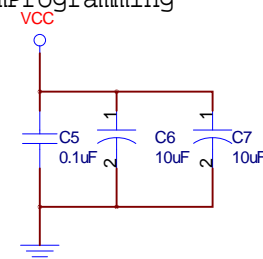

InSystemProgramming

Reserve TOP side for Demo

Title		
MQ6801_SOP20		
Size	Document Number	Rev
B		
Date:	Wednesday, May 04, 2016	Sheet 1 of 1